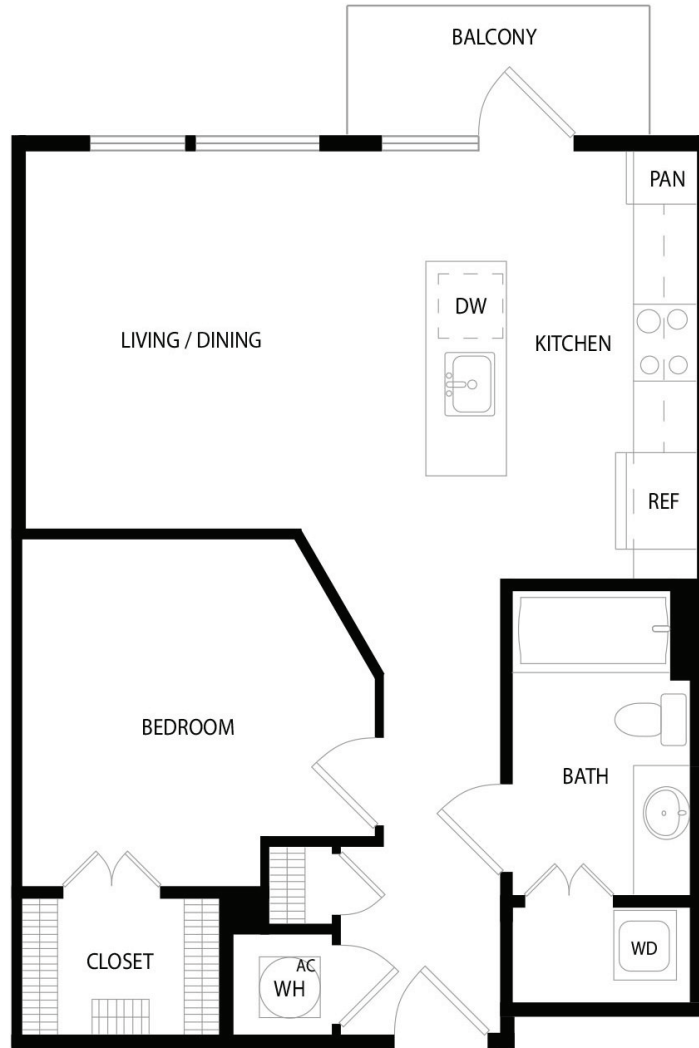

A1p

1 BED / 1 BATH

632
SQ. FT.

THE EXCHANGE

BURNETT TRANSIT CENTER

1250 Leona Street | Houston, TX 77026

www.theexchangehouston.com

Floor plans are artist's rendering. All dimensions are approximate. Actual product and specifications may vary in dimension or detail. Not all features are available in every apartment. Prices and availability are subject to change. Please see a representative for details.