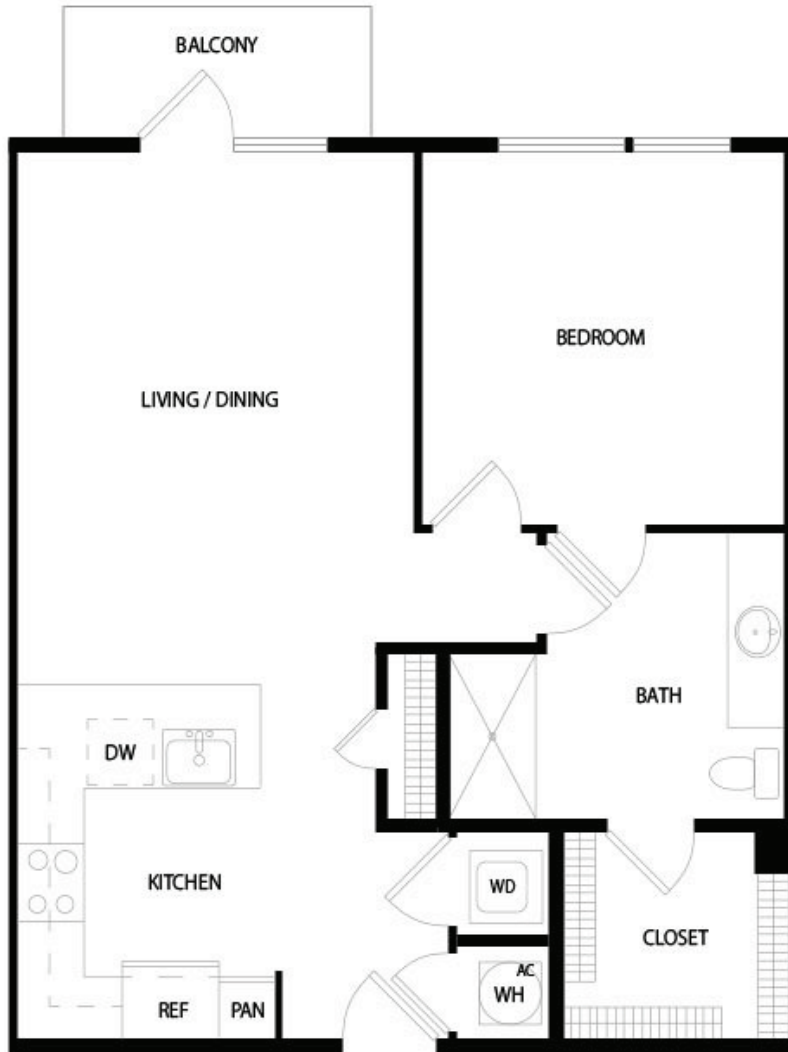

A2p

1 BED / 1 BATH

725

SQ. FT.

THE EXCHANGE BURNETT TRANSIT CENTER	1250 Leona Street Houston, TX 77026
	www.theexchangehouston.com

Floor plans are artist's rendering. All dimensions are approximate. Actual product and specifications may vary in dimension or detail. Not all features are available in every apartment. Prices and availability are subject to change. Please see a representative for details.