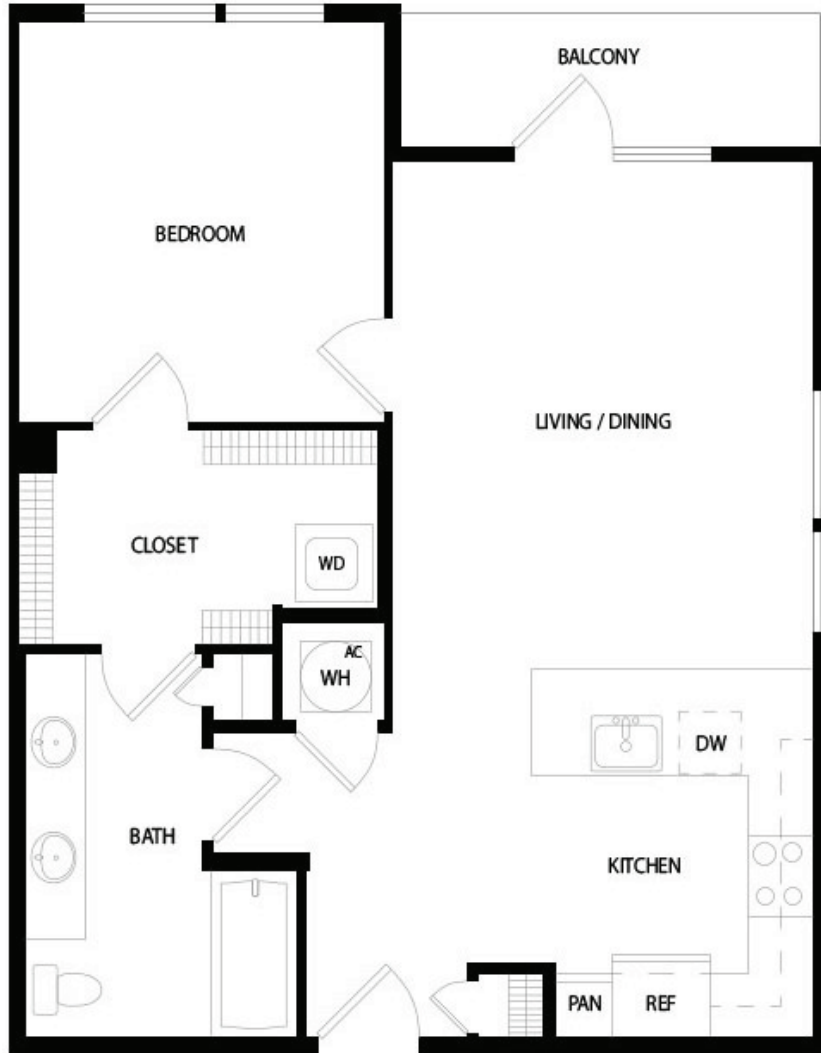

A3p

1 BED / 1 BATH

743

SQ. FT.

THE EXCHANGE BURNETT TRANSIT CENTER	1250 Leona Street Houston, TX 77026
	www.theexchangehouston.com

Floor plans are artist's rendering. All dimensions are approximate. Actual product and specifications may vary in dimension or detail. Not all features are available in every apartment. Prices and availability are subject to change. Please see a representative for details.