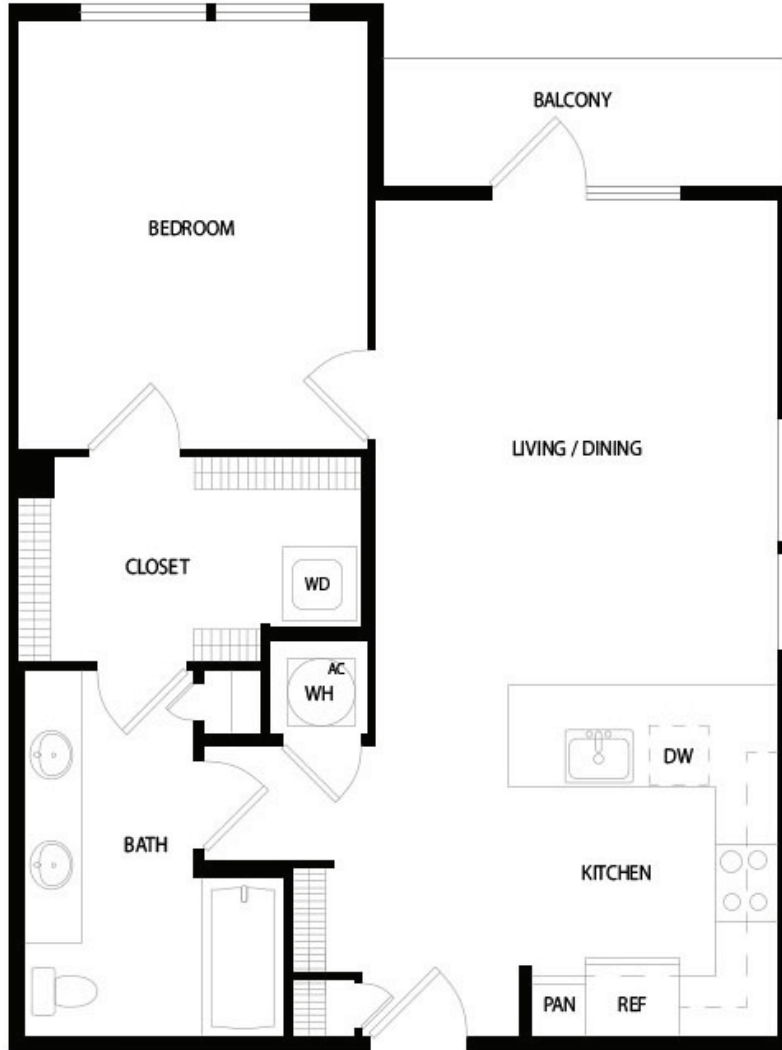

A4p

1 BED / 1 BATH

767
SQ. FT.

THE EXCHANGE BURNETT TRANSIT CENTER	1250 Leona Street Houston, TX 77026
	www.theexchangehouston.com

Floor plans are artist's rendering. All dimensions are approximate. Actual product and specifications may vary in dimension or detail. Not all features are available in every apartment. Prices and availability are subject to change. Please see a representative for details.