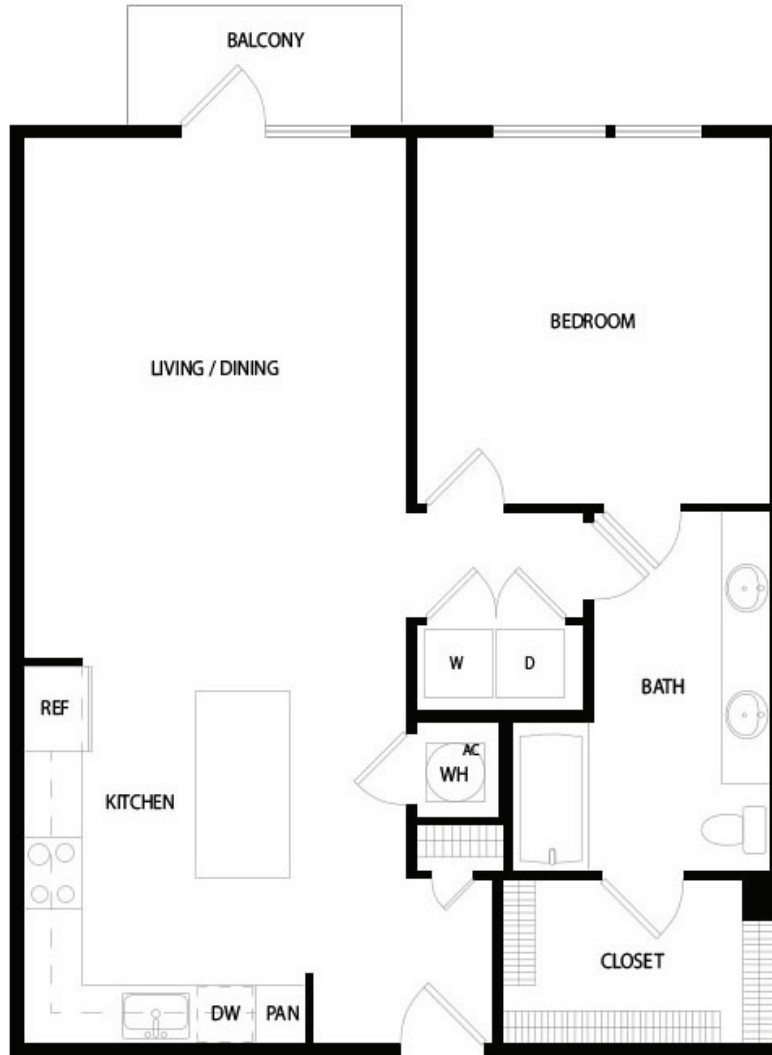

# A6p

1 BED / 1 BATH

905  
SQ. FT.

**THE EXCHANGE**

BURNETT TRANSIT CENTER

1250 Leona Street | Houston, TX 77026

[www.theexchangehouston.com](http://www.theexchangehouston.com)

*Floor plans are artist's rendering. All dimensions are approximate. Actual product and specifications may vary in dimension or detail. Not all features are available in every apartment. Prices and availability are subject to change. Please see a representative for details.*