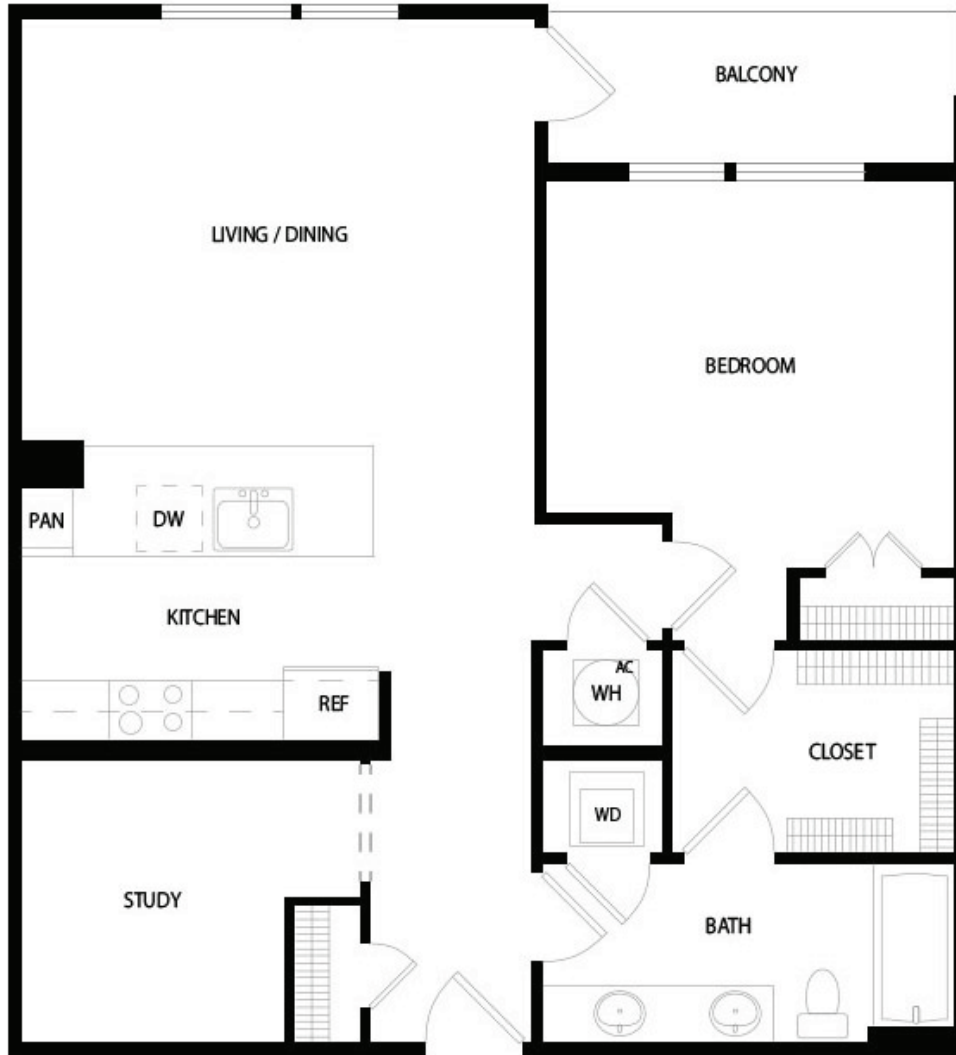

# A7D

1 BED / 1 BATH

925  
SQ. FT.

**THE EXCHANGE**

BURNETT TRANSIT CENTER

1250 Leona Street | Houston, TX 77026

[www.theexchangehouston.com](http://www.theexchangehouston.com)

*Floor plans are artist's rendering. All dimensions are approximate. Actual product and specifications may vary in dimension or detail. Not all features are available in every apartment. Prices and availability are subject to change. Please see a representative for details.*