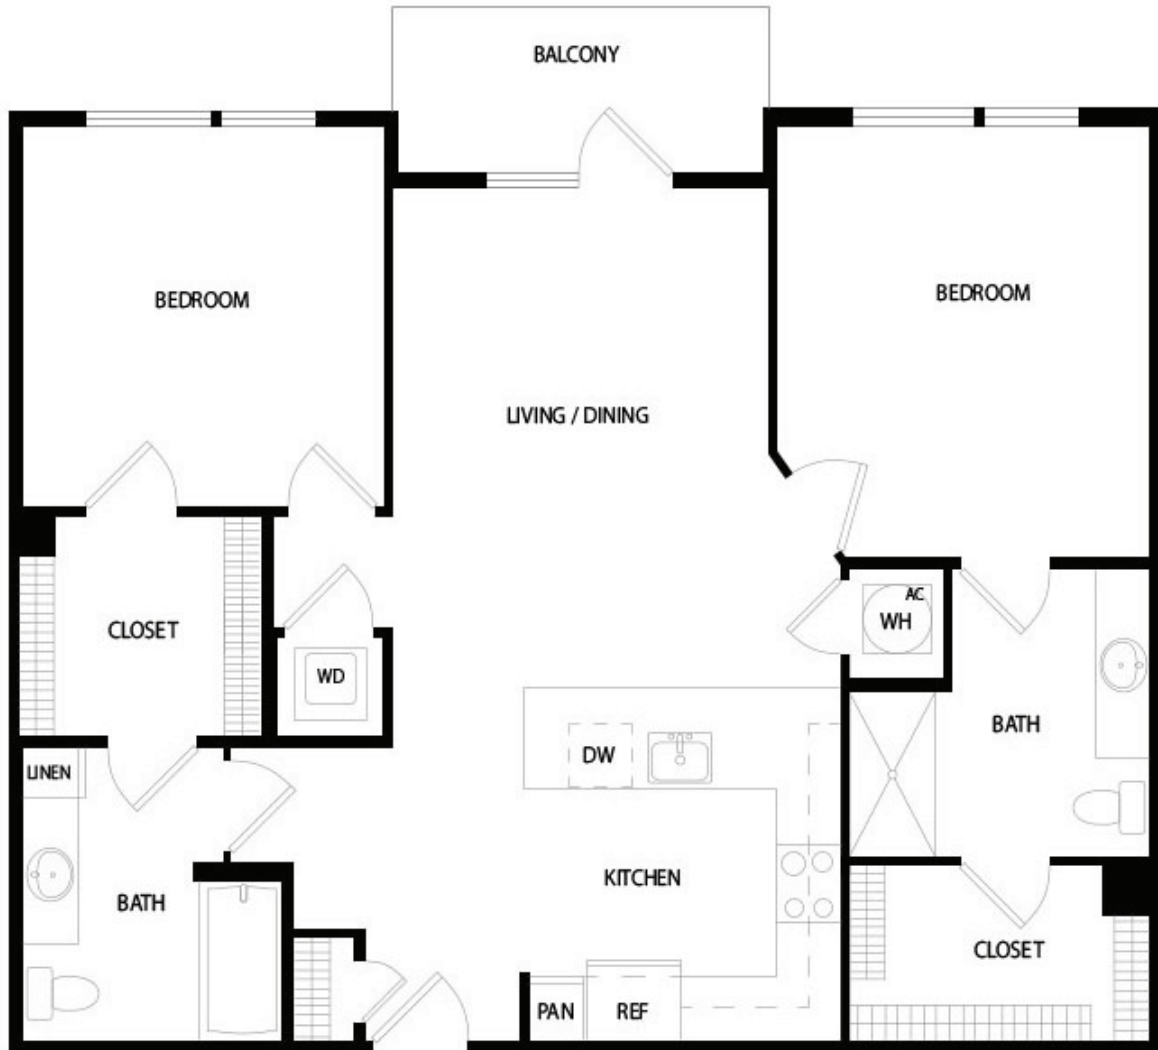

# B1

2 BED / 2 BATH

# 1093

SQ. FT.

<b>THE EXCHANGE</b> BURNETT TRANSIT CENTER	1250 Leona Street   Houston, TX 77026
	<a href="http://www.theexchangehouston.com">www.theexchangehouston.com</a>

*Floor plans are artist's rendering. All dimensions are approximate. Actual product and specifications may vary in dimension or detail. Not all features are available in every apartment. Prices and availability are subject to change. Please see a representative for details.*