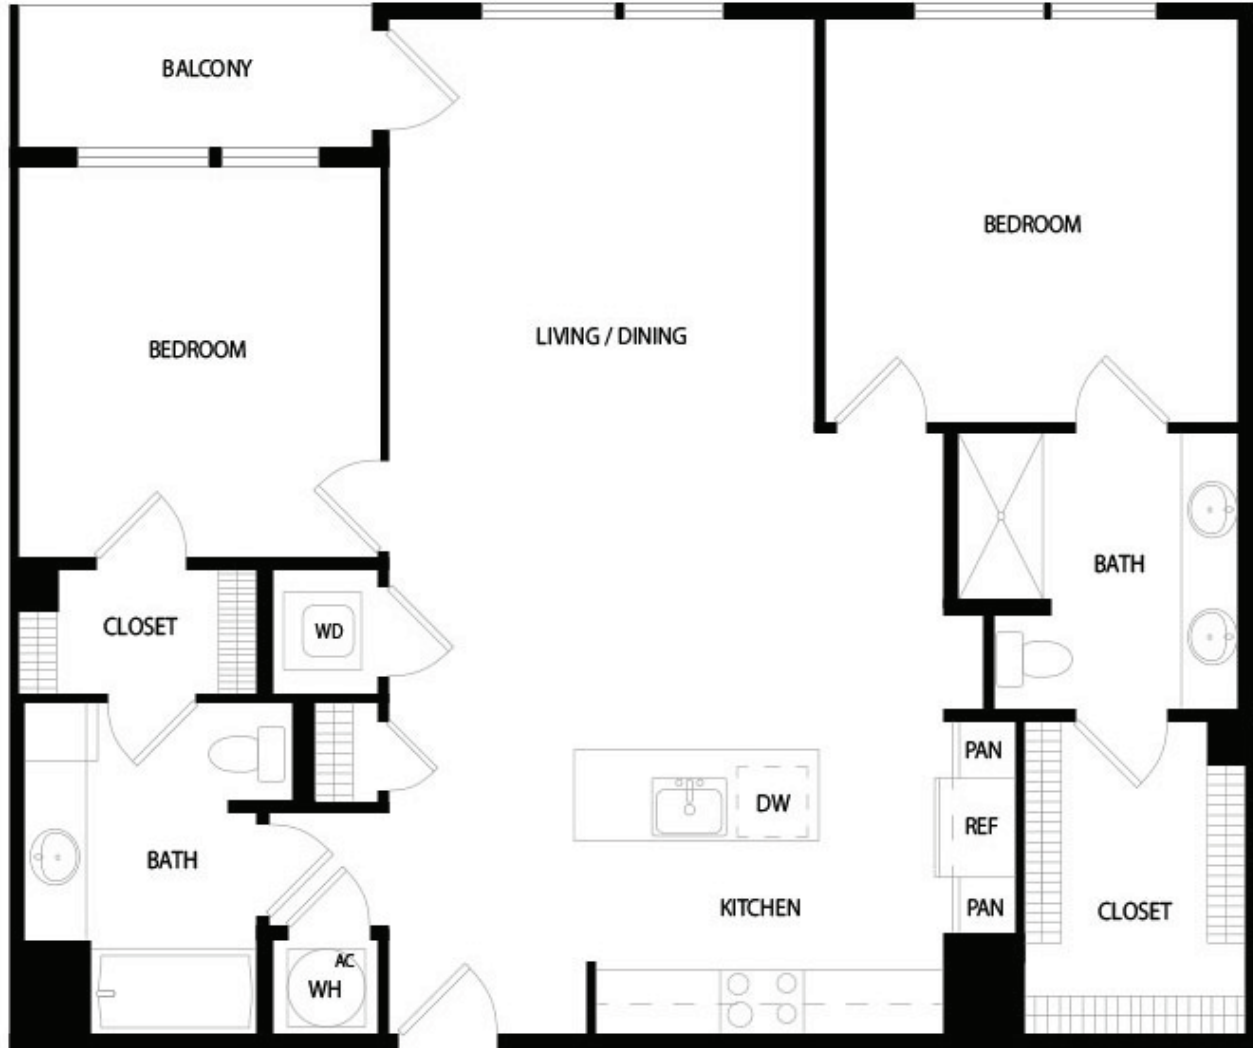

B2

2 BED / 2 BATH

1166

SQ. FT.

THE EXCHANGE

BURNETT TRANSIT CENTER

1250 Leona Street | Houston, TX 77026

www.theexchangehouston.com

Floor plans are artist's rendering. All dimensions are approximate. Actual product and specifications may vary in dimension or detail. Not all features are available in every apartment. Prices and availability are subject to change. Please see a representative for details.