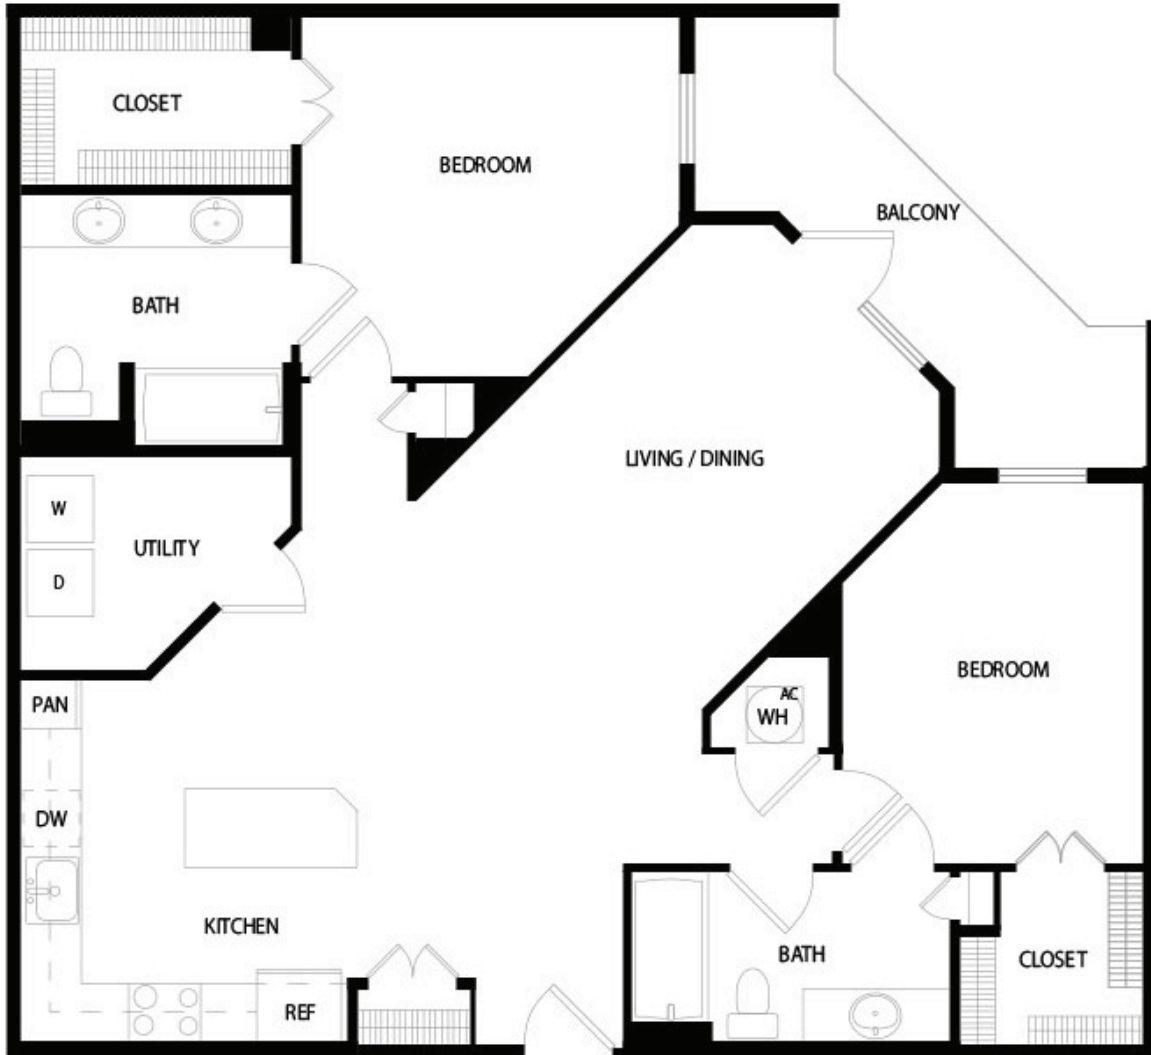

# B3

2 BED / 2 BATH

# 1231

SQ. FT.

<b>THE EXCHANGE</b> BURNETT TRANSIT CENTER	1250 Leona Street   Houston, TX 77026
	<a href="http://www.theexchangehouston.com">www.theexchangehouston.com</a>

*Floor plans are artist's rendering. All dimensions are approximate. Actual product and specifications may vary in dimension or detail. Not all features are available in every apartment. Prices and availability are subject to change. Please see a representative for details.*