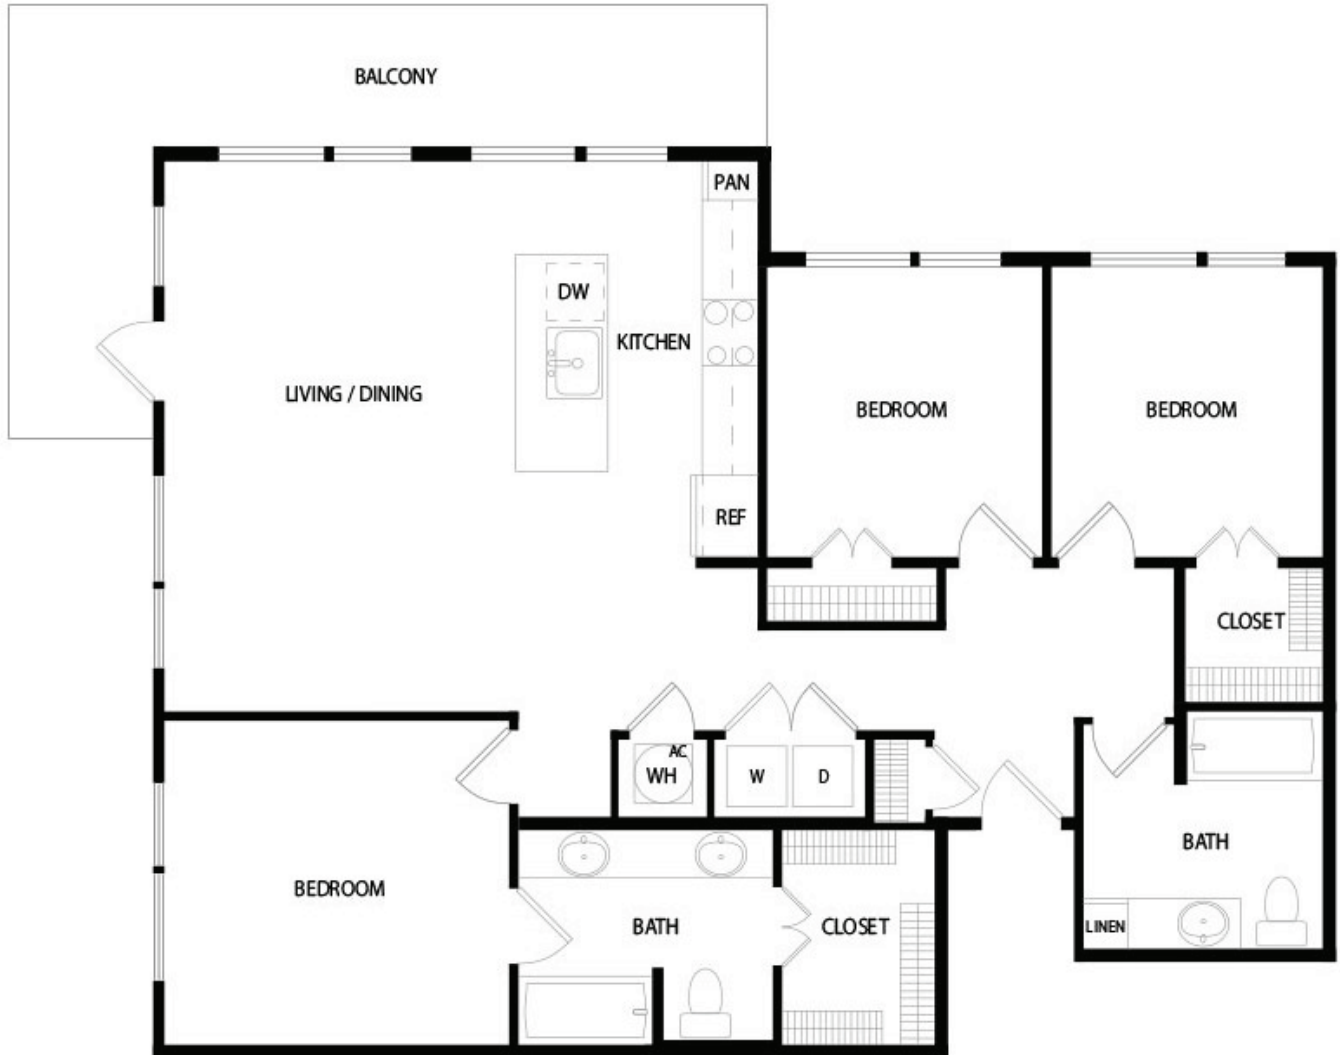

# C1

3 BED / 2 BATH

# 1367

SQ. FT.

|   |  |
|---|--|
| <b>THE EXCHANGE</b><br>BURNETT TRANSIT CENTER | 1250 Leona Street   Houston, TX 77026                                      |
|   | <a href="http://www.theexchangehouston.com">www.theexchangehouston.com</a> |

*Floor plans are artist's rendering. All dimensions are approximate. Actual product and specifications may vary in dimension or detail. Not all features are available in every apartment. Prices and availability are subject to change. Please see a representative for details.*